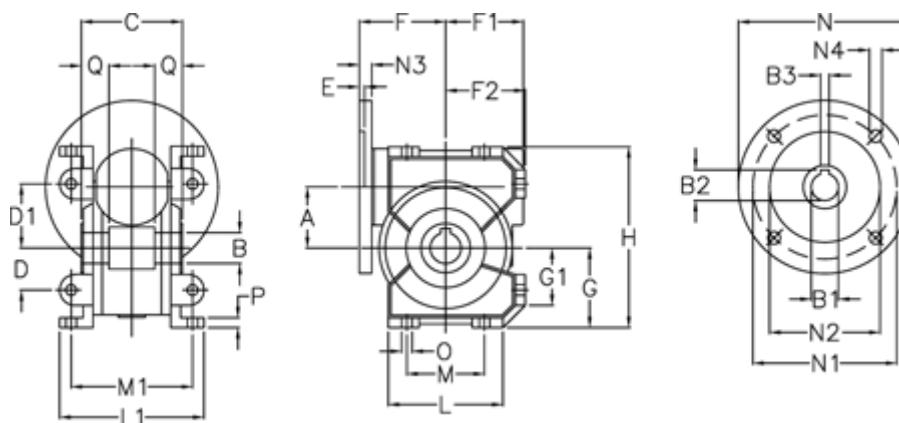

Data Sheet

Article number: 3918049007033

Description: Worm gear with st. steel hollow shaft
VF 49 EP-U-7- 80B14

Measures

a	= 49.5	E	= 3.0	L	= 93	N4	= 7.0
B	= 25	F	= 70	L1	= 117.0	O	= 8.5
B1 E7	= 19	F1	= 63	M	= 63	P	= 8
B2	= 21.8	F2	= 64.5	M1	= 98.5	Q	= 22.5
B3 H9	= 6	g	= 64.5	N	= 120		
C	= 82	G1	= 46.5	N1	= 100		
D	= 34	H	= 146.5	N2	= 80		
D1	= 52	H1	= 110.5	N3	= 10.0		